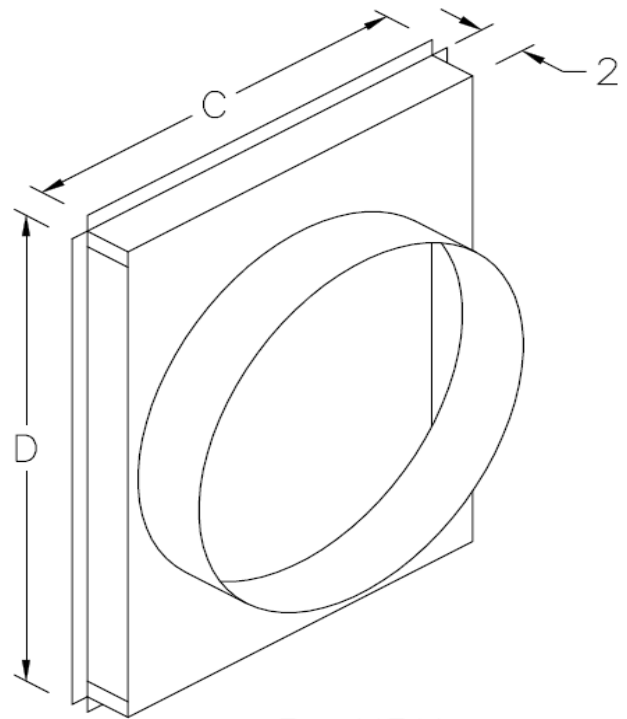

	SQRPCH101	SQRPCH101-14	SQRPCH102-103	SQRPCH102103-14
A	15.25	15.25	17	17
B	15.25	15.25	17	17
C	17	17	19	19
D	22.5	22.5	24.5	24.5
SUP	ø14	ø14	ø16	ø14
RET	ø16	ø14	ø18	ø14

SUPPLY

RETURN

Specifications

- 24 Gauge galvanized steel construction
- Insulated
- Kit includes Supply and Return Square to Rounds
- Oversized and flanged for easy attachment