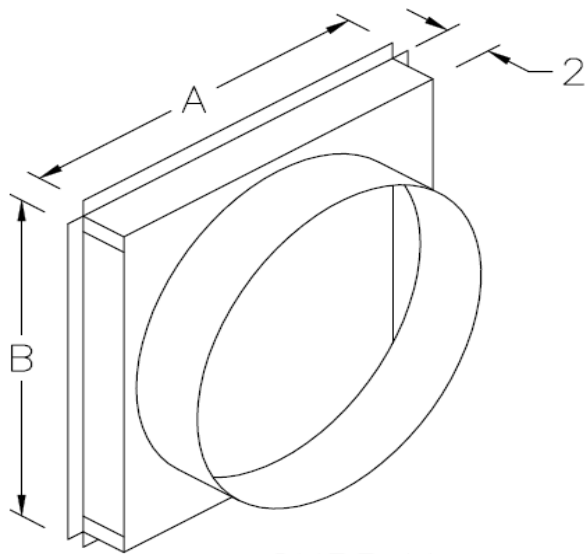

	SQRPCH101	SQRPCH101-14	SQRPCH102-103	SQRPCH102103-14
A	15.25	15.25	17	17
B	15.25	15.25	17	17
C	17	17	19	19
D	22.5	22.5	24.5	24.5
SUP	ø14	ø14	ø16	ø14
RET	ø16	ø14	ø18	ø14

SUPPLY

RETURN

Specifications

- 24 Gauge galvanized steel construction
- Insulated
- Kit includes Supply and Return Square to Rounds
- Oversized and flanged for easy attachment